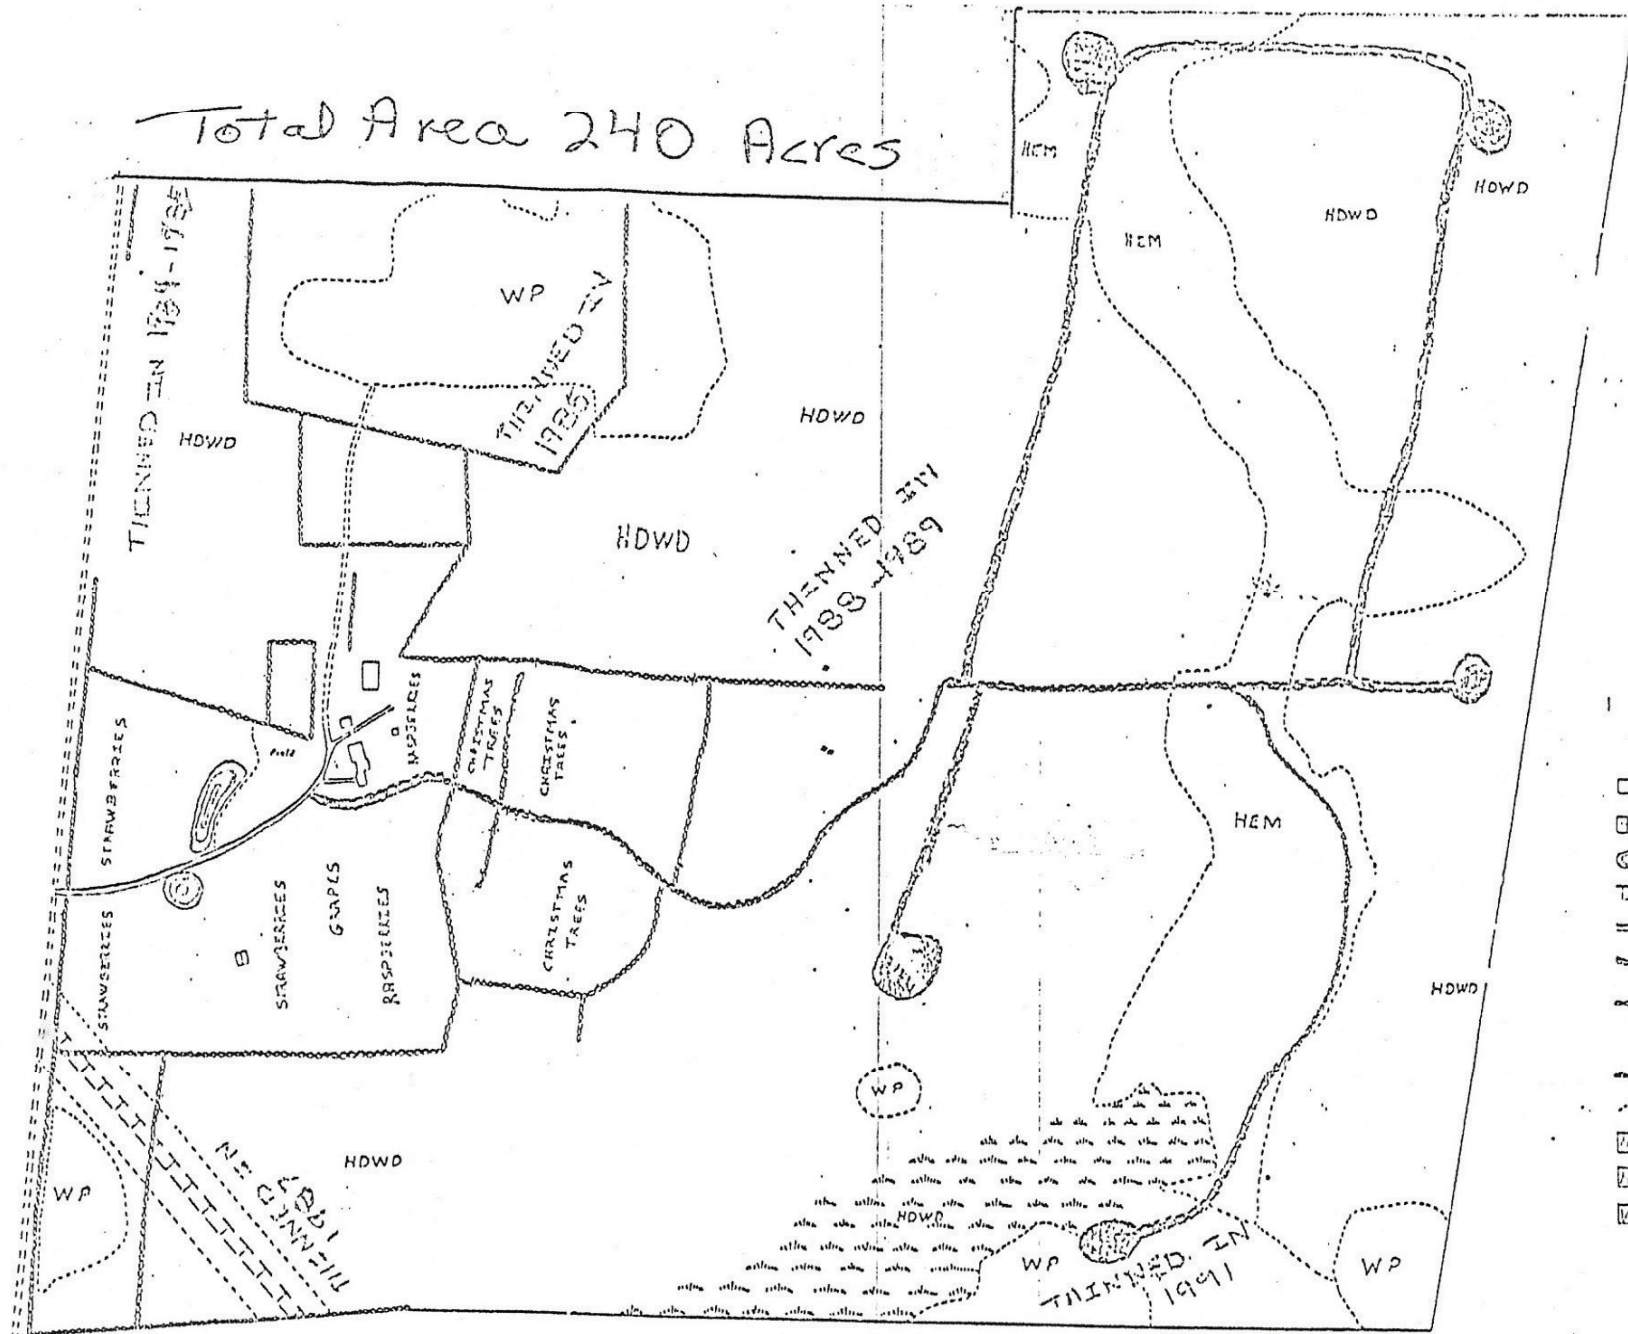

Total Area 240 Acres

LEGEND

-  BUILDING
-  CEMETERY
-  POND
-  POWER LINE
-  ROAD - MOTOR
-  ROAD - WOOD
-  STONEWALL
-  SWAMP
-  TYPE LINE
-  HDWD HARDWOOD
-  HEM HEMLOCK
-  WP WHITE PINE

FOREST TYPE MAP  
OF  
THE WARREN FARM