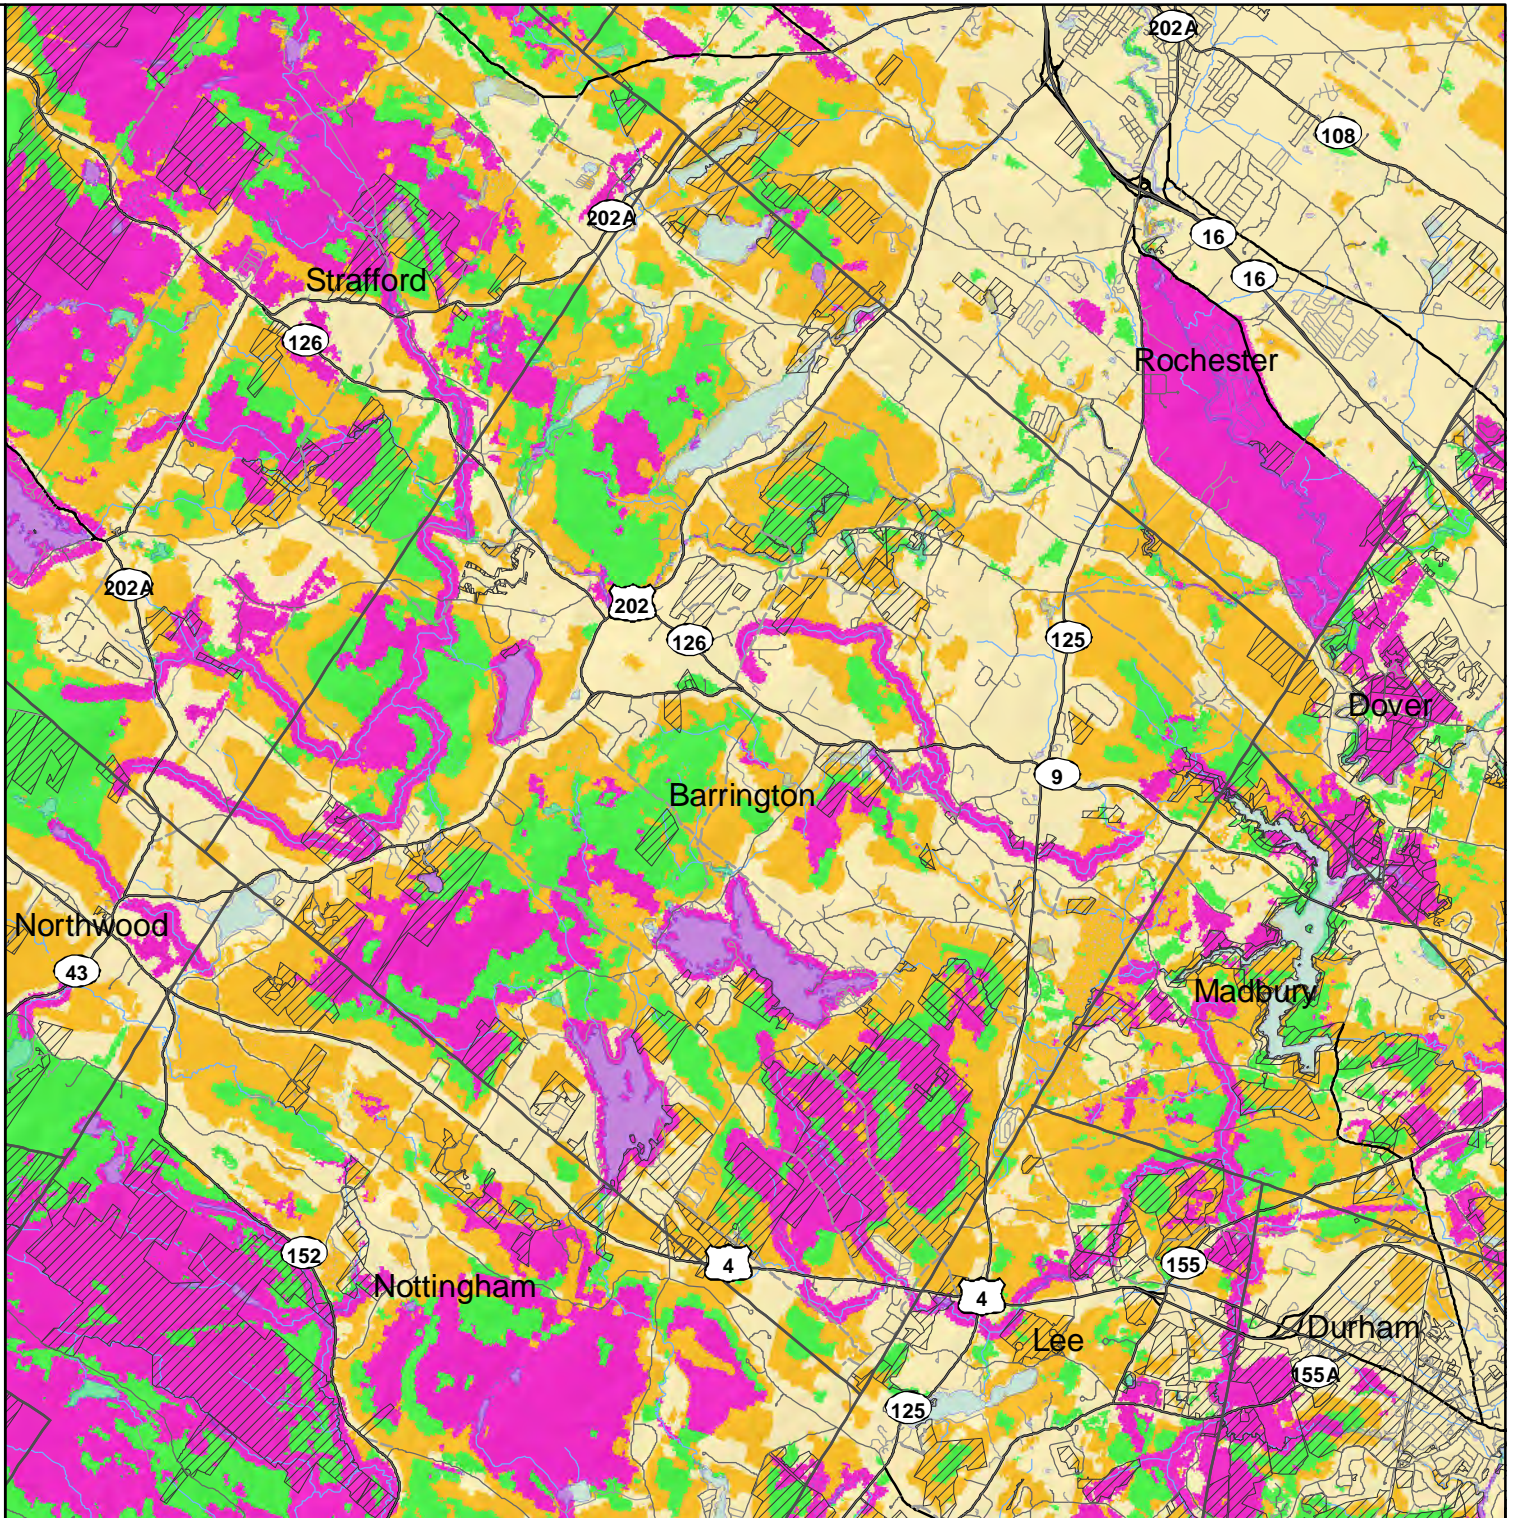

2015 HIGHEST RANKED WILDLIFE HABITAT BY ECOLOGICAL CONDITION

-  Highest Ranked Habitat in New Hampshire
-  Highest Ranked Habitat in the Biological Region
- Biological region = TNC ecoregional subsection for terrestrial habitats or Aquatic Resource Mitigation region for wetlands and floodplain forest.
-  Supporting Landscapes
-  Conservation or public

Base map data provided by NH GRANIT (2015)
Not intended for legal use.