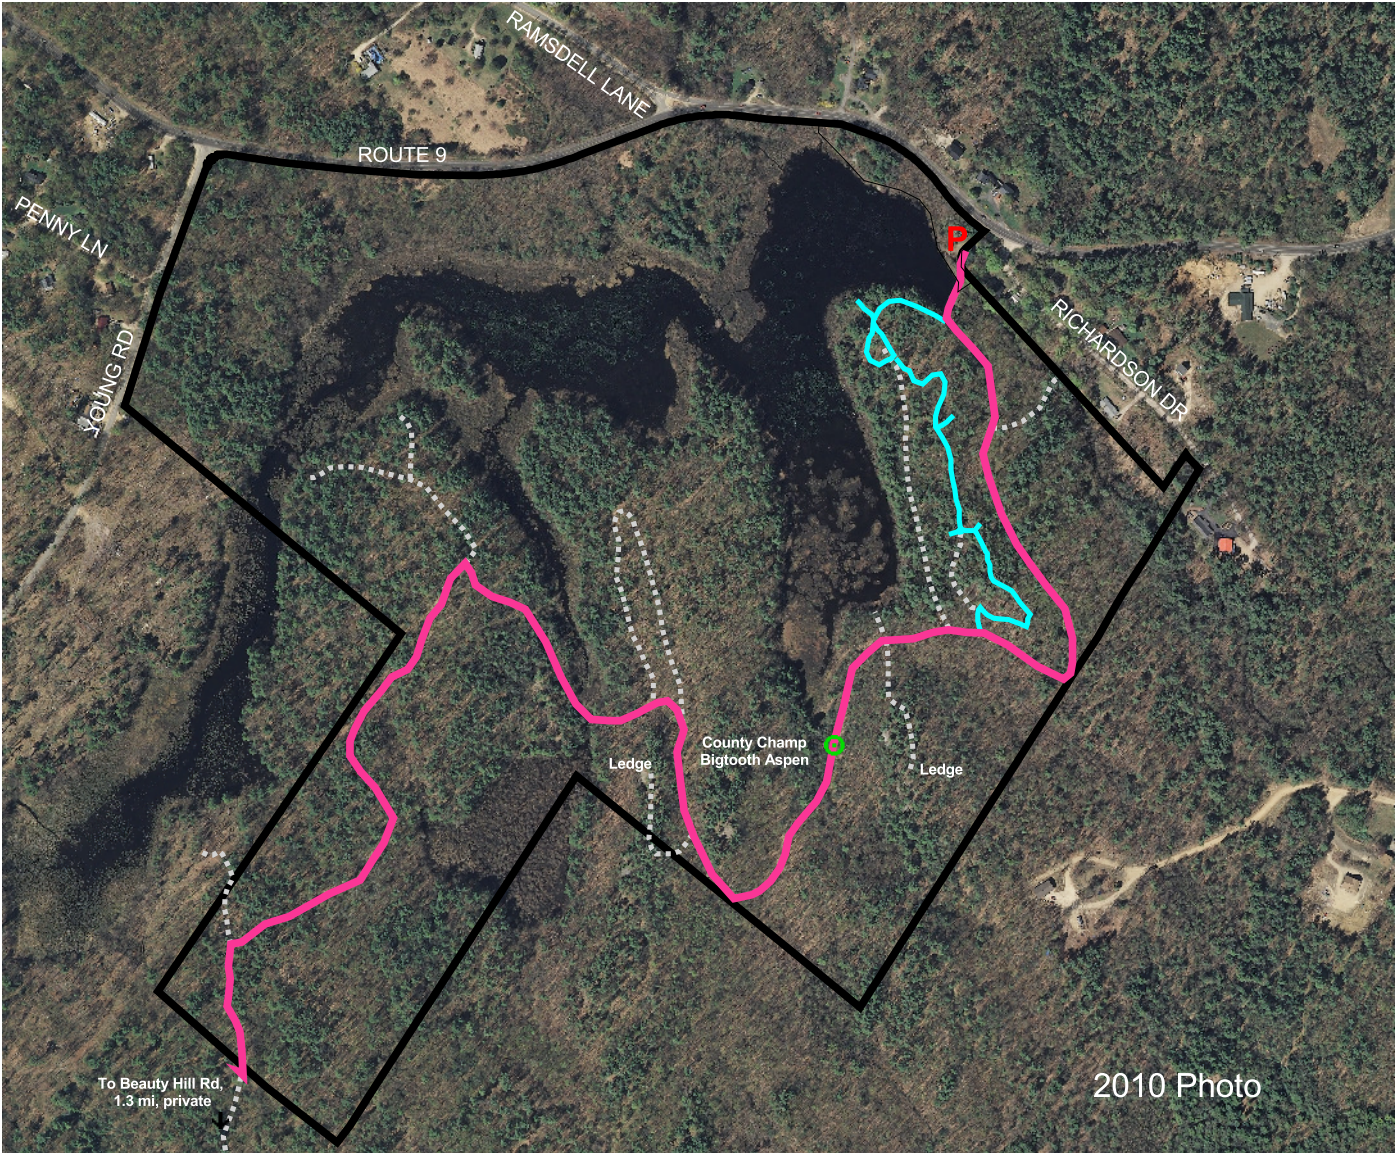

Goodwill Conservation Area Trails

-  Goodwill Trail
-  Pooh Trail
-  Side Trails
-  Goodwill Conservation Area

Based datasets provided by NH GRANIT. Digital data in NH GRANIT represent the efforts of the contributing agencies to record information from the cited source materials. Complex Systems Research Center, under contract to the NH Office of Energy and Planning, and in consultation with cooperating agencies, maintains a continuing program to identify and correct errors in these data. OEP, CSRC, and the cooperating agencies make no claim as to the validity or reliability or to any implied uses of these data.

Map created by John Wallace,
Barrington Conservation Commission