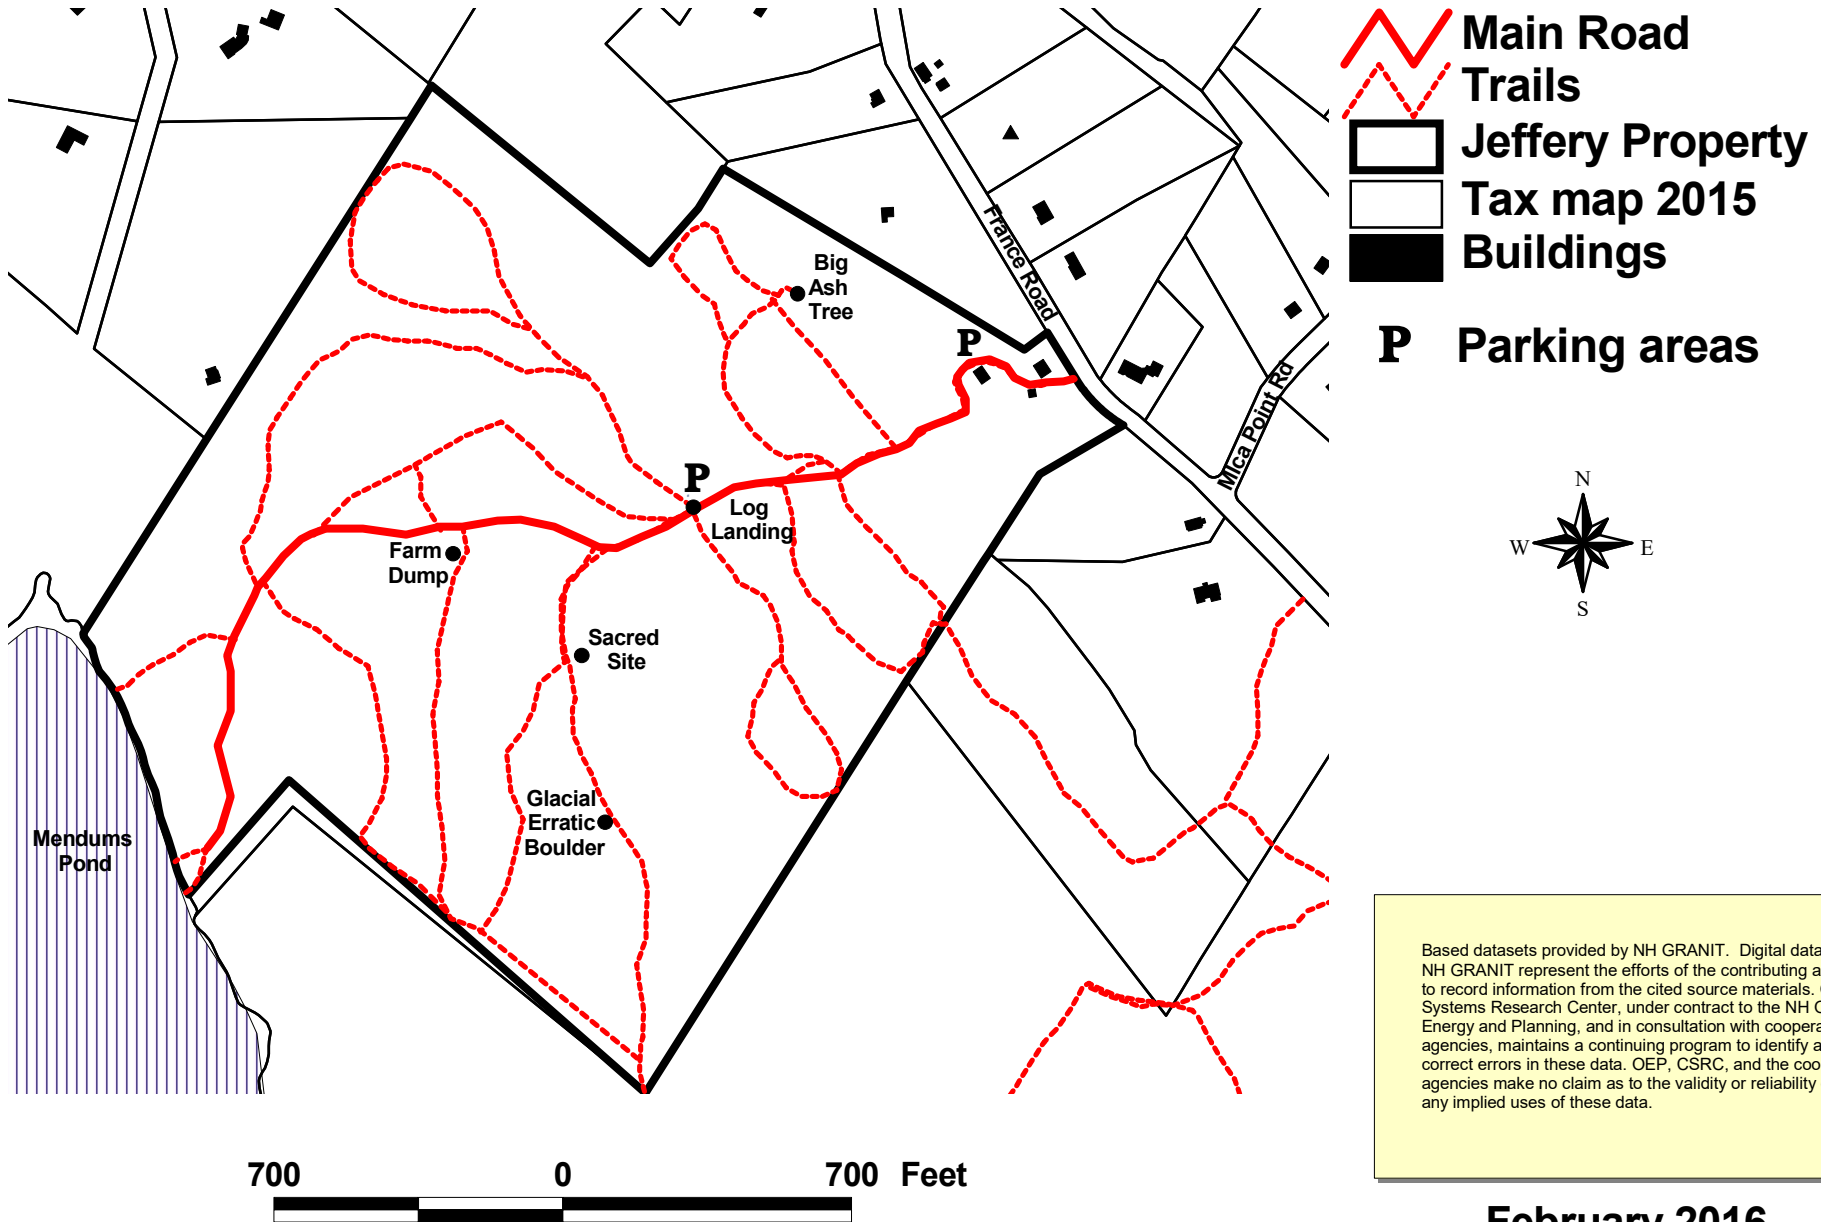

# Jeffery Property Trails

-  Main Road
-  Trails
-  Jeffery Property
-  Tax map 2015
-  Buildings
- P** Parking areas

Based datasets provided by NH GRANIT. Digital data in NH GRANIT represent the efforts of the contributing agencies to record information from the cited source materials. Complex Systems Research Center, under contract to the NH Office of Energy and Planning, and in consultation with cooperating agencies, maintains a continuing program to identify and correct errors in these data. OEP, CSRC, and the cooperating agencies make no claim as to the validity or reliability or to any implied uses of these data.

**February 2016**